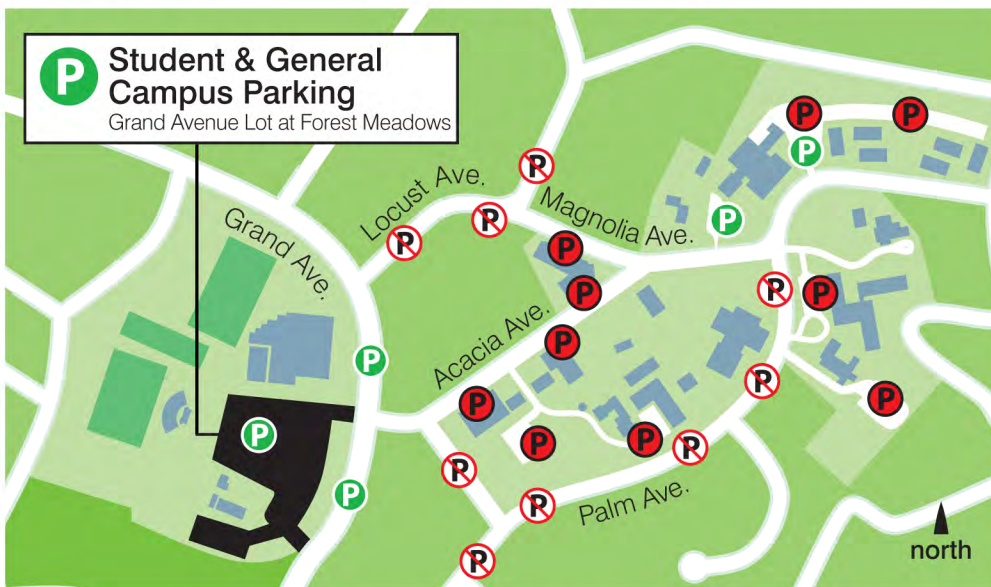

Parking Map

free permit only residential (no parking)

Public Transportation

to
San Rafael
Transit
Center

from San Francisco Airport 415-461-4222 www.marinairporter.com
Marin Airporter buses leave from the lower level on the hour and the half-hour from 5:00 a.m. to midnight every day. Transfer at Larkspur Landing to the free shuttle to the San Rafael Transit Center.

from Oakland Airport 707-837-8700 www.airportexpressinc.com
Airport Express buses leave every other hour on the even hour from 6:00 a.m. to midnight every day and stop at the San Rafael Transit Center.

by Bus 415-455-2000 www.goldengatetransit.org
Golden Gate Transit provides service to the San Rafael Transit Center from points in San Francisco, Sonoma, and Marin counties, and from Richmond and the El Cerrito BART Station in the East Bay.

from
San Rafael
Transit
Center
to
Dominican
Campus

by Bus 415-455-2000 www.goldengatetransit.org
Golden Gate Transit Bus 33 (San Rafael-Marin Civic Center) leaves hourly from 7:55 a.m. to 4:55 p.m., Monday through Friday (except holidays). It stops at the corner of Grand and Acacia Avenues.

by Taxi **Belaire Cab** 415-456-1313 **Radio Cab** 415-485-1234
Taxi service is available at the San Rafael Transit Center taxi stand.

by Foot
The Campus is about a mile from the San Rafael Transit Center. Go east on Third Street, turn left on Grand Avenue and proceed to Acacia.