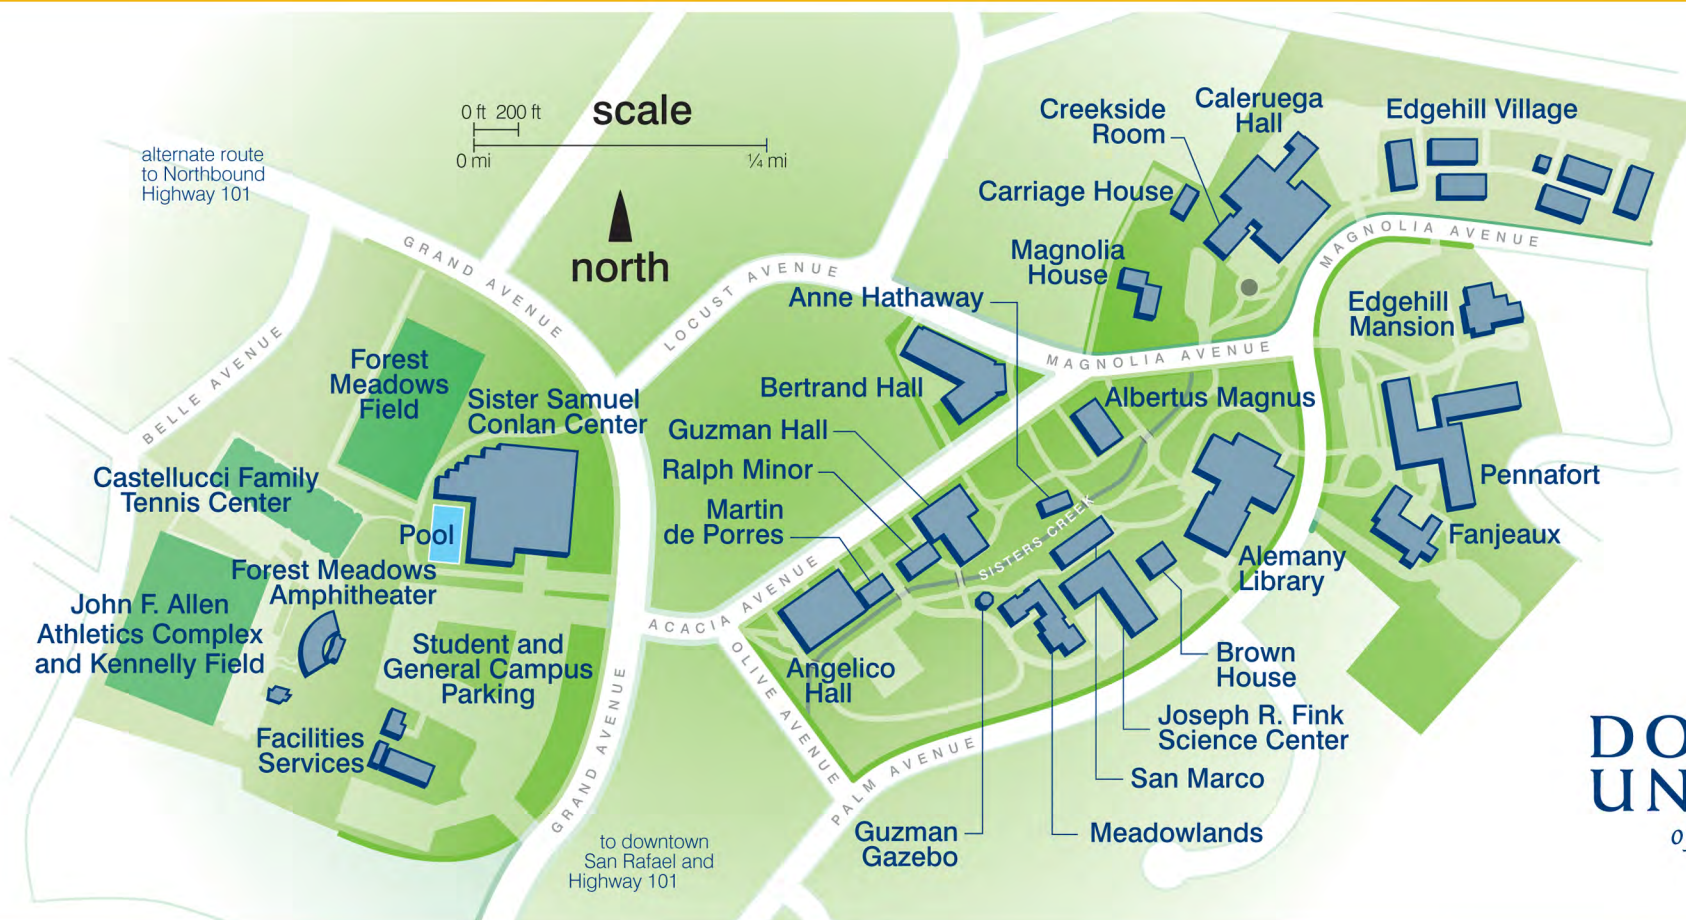

CAMPUS MAP AND DIRECTORY

**DOMINICAN
UNIVERSITY**
of CALIFORNIA
1890

Academic Affairs	Guzman Hall	Business Services	Bertrand Hall	Guzman Lecture Hall	Guzman Hall	Public Relations	Guzman Hall
Academic Support Services	Bertrand Hall	Campus Ministry	Edgehill Mansion	Gymnasium	Conlan Center	Purchasing	Bertrand Hall
Admissions	Magnolia House	Career Services	Bertrand Hall	School of Health and Natural Sciences	Guzman Hall	Registrar	Bertrand Hall
Advancement	Guzman Hall	Chapel	Edgehill Mansion	Health Center	Bertrand Hall	Residence Halls	Edgehill Village, Fanjeaux, Meadowlands, and Pennafort
Alumni Relations	Edgehill Mansion	Chief Academic Officer	Guzman Hall	Housing Office (Residential Life)	Pennafort Hall	Security Desk	Bertrand Hall
Art Gallery	Alemany Library	Chilly's Café	Caleruega Hall	Human Resources	Carriage House	Service-Learning	Fanjeaux Hall
School of Arts, Humanities and Social Sciences	Angelico Hall	Computer Labs	Alemany Library	Information Technology	Alemany Library	Shield Room	Caleruega Hall
ASDU (Associated Students of Dominican University of California)	Fanjeaux Hall	Counseling Services	Bertrand Hall	Mail Services	Guzman Hall	Student Life	Edgehill Mansion
Athletics Offices	Conlan Center	Creekside Room	Caleruega Hall	Marketing	Martin de Porres and Ralph Minor	Suzuki School of Music	Angelico Hall
Bon Appétit	Caleruega Hall	School of Education and Counseling Psychology	Bertrand Hall	Nursing Labs	Anne Hathaway	Swimming Pool	Conlan Center
Bookstore	Fanjeaux Hall	ELS Language Centers	Pennafort Hall	Osher Lifelong Learning Institute	Guzman Hall	Teaching and Learning Center	Bertrand Hall
School of Business and Leadership	Bertrand Hall	Financial Aid	Bertrand Hall	President		Weight Room/Multipurpose Room	Conlan Center